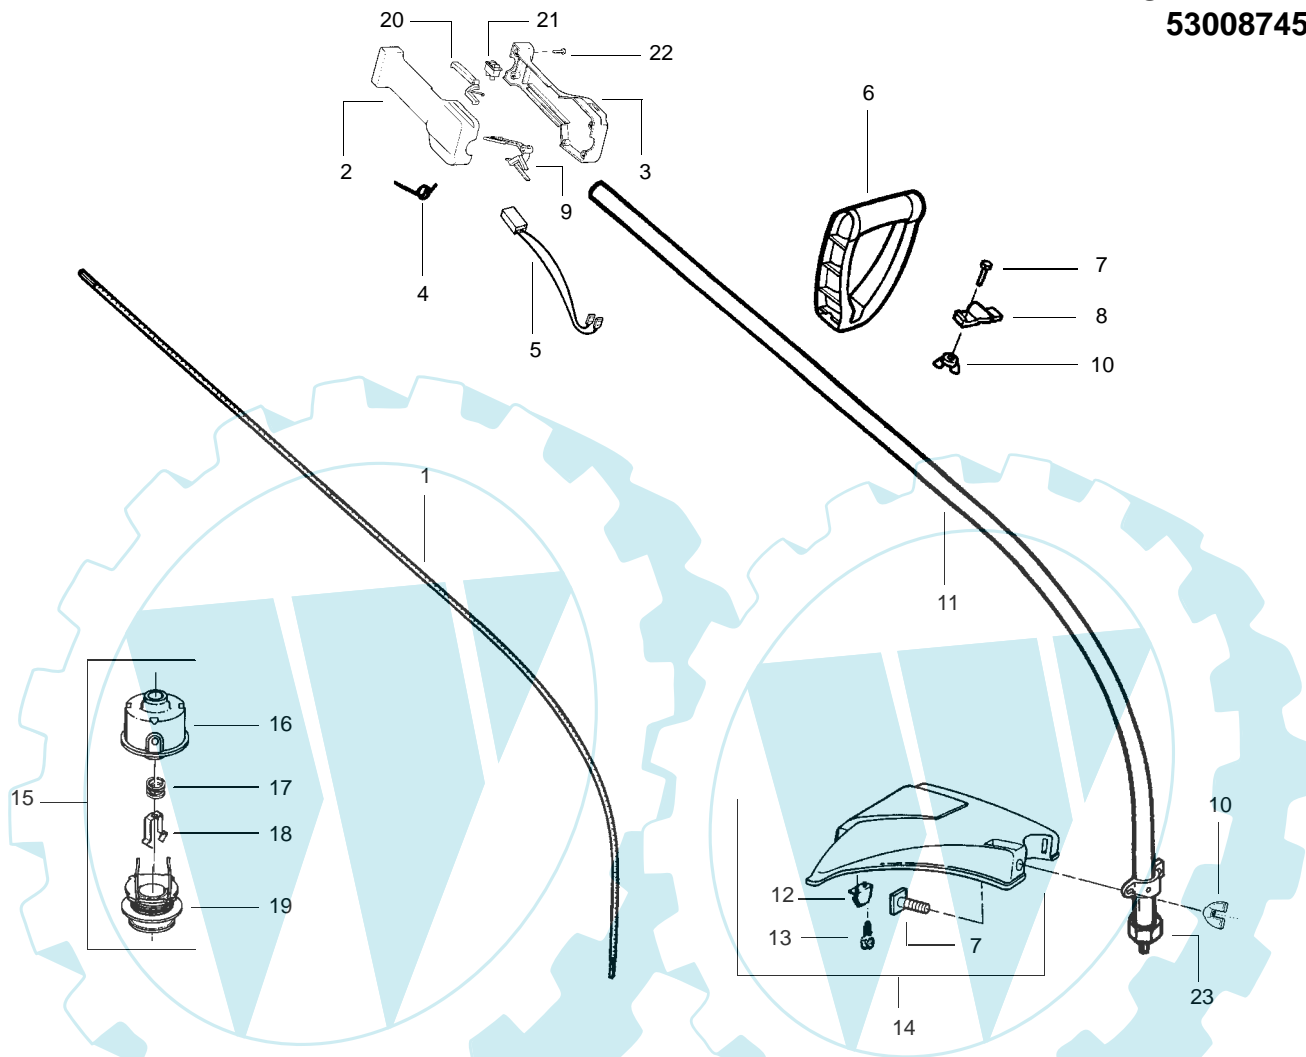

**SPAREPARTS  
530087457**

Ref.	Part No.	Description	Ref.	Part No.	Description
1.	530053428	Drive Shaft	15.	952715588	Cutting Head Ass'y. (Incl. 16-19)
2.	530402025	Throttle Hsg. (Right)	16.	530053246	Hub Ass'y
3.	530402026	Throttle Hsg. (Left)	17.	530053241	Spring-Return
4.	530042093	Spring Lever Return	18.	530401957	Retainer-Spool
5.	530047221	Throttle Leadwire Ass'y.	19.	952715587	Spool w/Line
6.	530094673	Handle	20.	530402028	Throttle Lock
7.	530015820	Bolt-Handle/Shield	21.	530069572	Switch Kit
8.	530094847	Clamp-Handle	22.	530015886	Screw
9.	530402027	Throttle Lever	23.	530094543	Dust Cup
10.	530016118	Wingnut			
11.	530071421	Drive Shaft Hsg. Ass'y			
12.	530052286	Line Limiter			
13.	530015814	Screw			
14.	530069666	Shield Kit (Incl. 12 & 13)			
				Not Shown	
				-	Operator Manual
				530088707	GB,F,D,ESPI,NL
				530088708	S,N,FIN,DK,PT,GRE

✓ = NEW PART NUMBER FOR THIS IPL

\* = REFER TO THE SERVICE REFERENCE INDICATED FOR MORE INFORMATION. (LOCATED AT END OF IPL)

**Carburetor Assembly #530069754-WA226**

Ref.	Part No.	Description
1.	530038404	Limiter Cap
2.	530069842	Carburetor Repair Kit (● Indicates Contents)
3.	530069844	Gasket/Diaphragm Kit (KIT= Indicates Contents)
4.	530035296	Idle Screw & Spring Kit
5.	530035342	Low Speed Spring
6.	530035341	Low Speed Needle