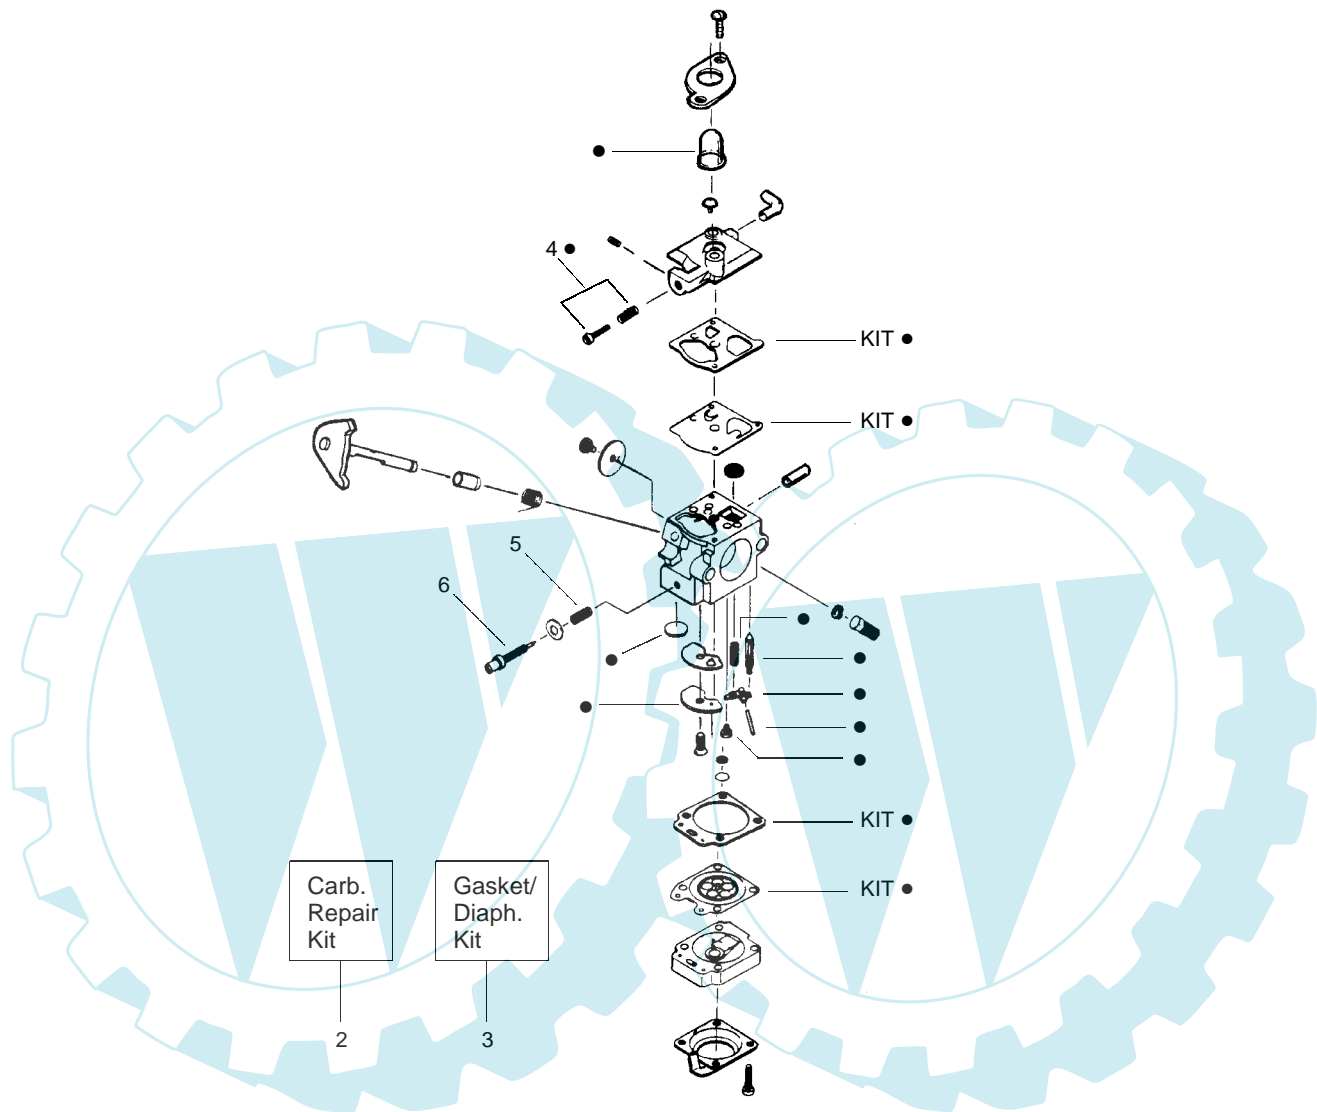

**SPAREPARTS  
530087457**

Ref.	Part No.	Description	Ref.	Part No.	Description
1.	530053428	Drive Shaft	15.	952715588	Cutting Head Ass'y. (Incl. 16-19)
2.	530402025	Throttle Hsg. (Right)	16.	530053246	Hub Ass'y
3.	530402026	Throttle Hsg. (Left)	17.	530053241	Spring-Return
4.	530042093	Spring Lever Return	18.	530401957	Retainer-Spool
5.	530047221	Throttle Leadwire Ass'y.	19.	952715587	Spool w/Line
6.	530094673	Handle	20.	530402028	Throttle Lock
7.	530015820	Bolt-Handle/Shield	21.	530069572	Switch Kit
8.	530094847	Clamp-Handle	22.	530015886	Screw
9.	530402027	Throttle Lever	23.	530094543	Dust Cup
10.	530016118	Wingnut			
11.	530071421	Drive Shaft Hsg. Ass'y			
12.	530052286	Line Limiter			
13.	530015814	Screw			
14.	530069666	Shield Kit (Incl. 12 & 13)			
				Not Shown	
				-	Operator Manual
				530088707	GB,F,D,ESPI,NL
				530088708	S,N,FIN,DK,PT,GRE

✓ = NEW PART NUMBER FOR THIS IPL

\* = REFER TO THE SERVICE REFERENCE INDICATED FOR MORE INFORMATION. (LOCATED AT END OF IPL)

**Carburetor Assembly #530069754-WA226**

Ref.	Part No.	Description
1.	530038404	Limiter Cap
2.	530069842	Carburetor Repair Kit (● Indicates Contents)
3.	530069844	Gasket/Diaphragm Kit (KIT= Indicates Contents)
4.	530035296	Idle Screw & Spring Kit
5.	530035342	Low Speed Spring
6.	530035341	Low Speed Needle